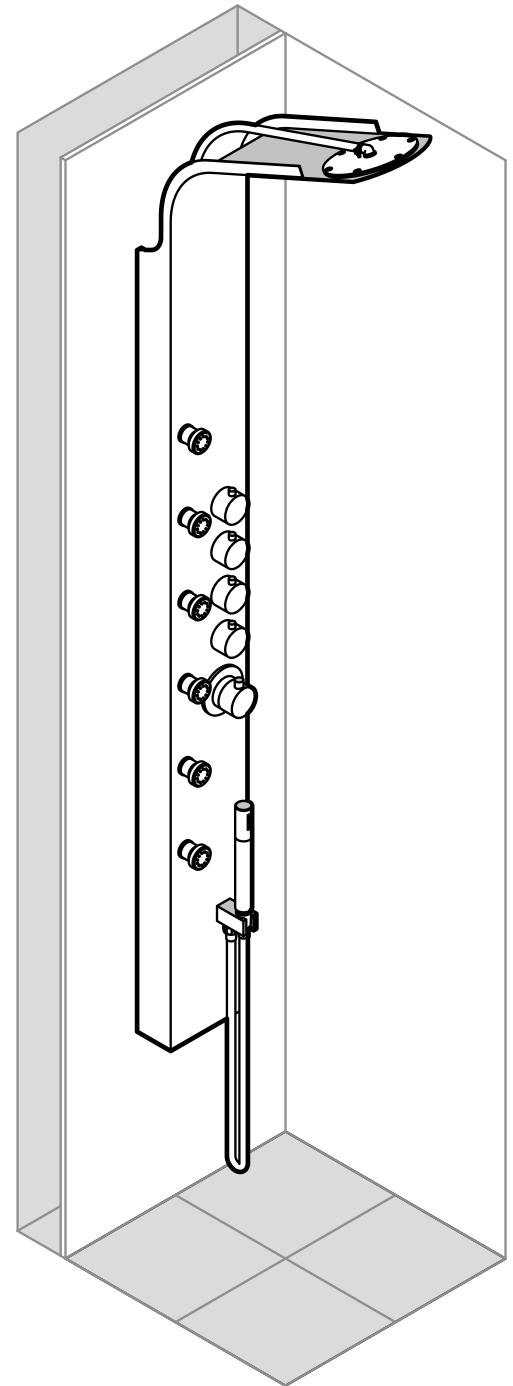

VIGO Brielle W 6-Jet Shower Panel System with Fixed Rainhead and Hand Shower Wand

VG08005

PRODUCT FEATURES

- Rain Shower Head
- InnerGuard™: Prevents massage jets from build-up and clogging
- ThermoControl™: Hot and cold integrated thermostatic valves for temperature control
- Flexible Hand Shower: Handheld spray head easily removes from dock
- All parts included
- Covered by VIGO's Limited Lifetime Warranty

CODES / STANDARDS

- cUPC Certified
- All VIGO shower panels are backed by a limited lifetime warranty

MEASUREMENTS

Height	68 5/16" (1735mm)
Width	6 5/16" (160mm)
Depth	19" (483mm)
Flow Rate	1.8 gpm
No. of Handles	5
No. of Jets	6
No. of Shower Heads	1
No. of Spray Pattern	1
No. of Water Outlets	3
Number of Installation Holes	6
Maximum Water Pressure - in psi	60

VIGO Brielle W 6-Jet Shower Panel System with Fixed Rainhead and Hand Shower Wand

VG08005